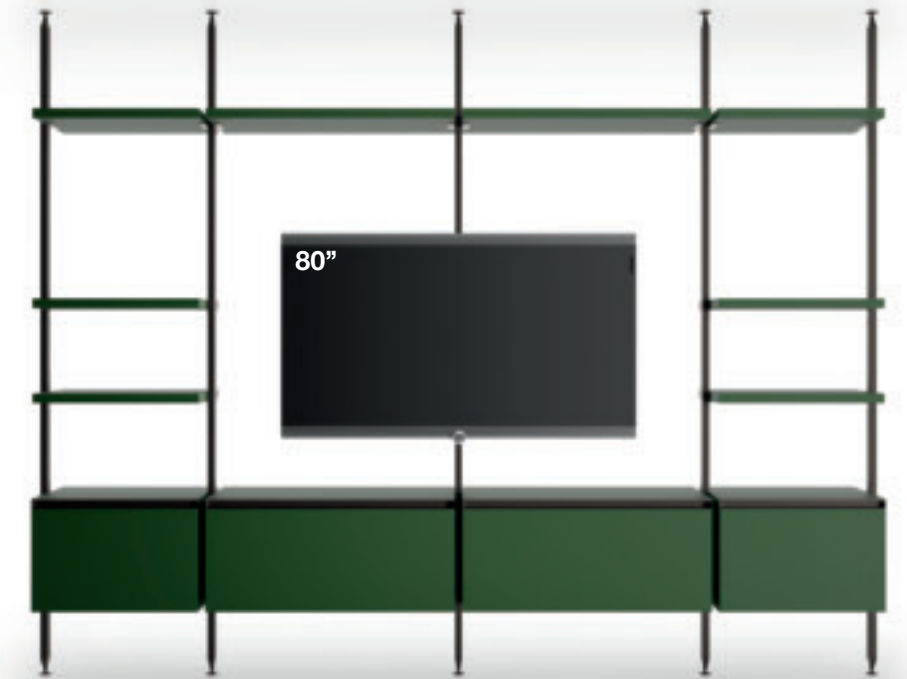

L.3185 - H.2530 - P.492
W.3185 - H.2530 - D.492

● **LO Foresta**

● **VM Titanio Metallico**

L.3185 - H.2530 - P.492
W.3185 - H.2530 - D.492

Sistema Montanti Urban _ HNM007
Urban upright system _ HNM007