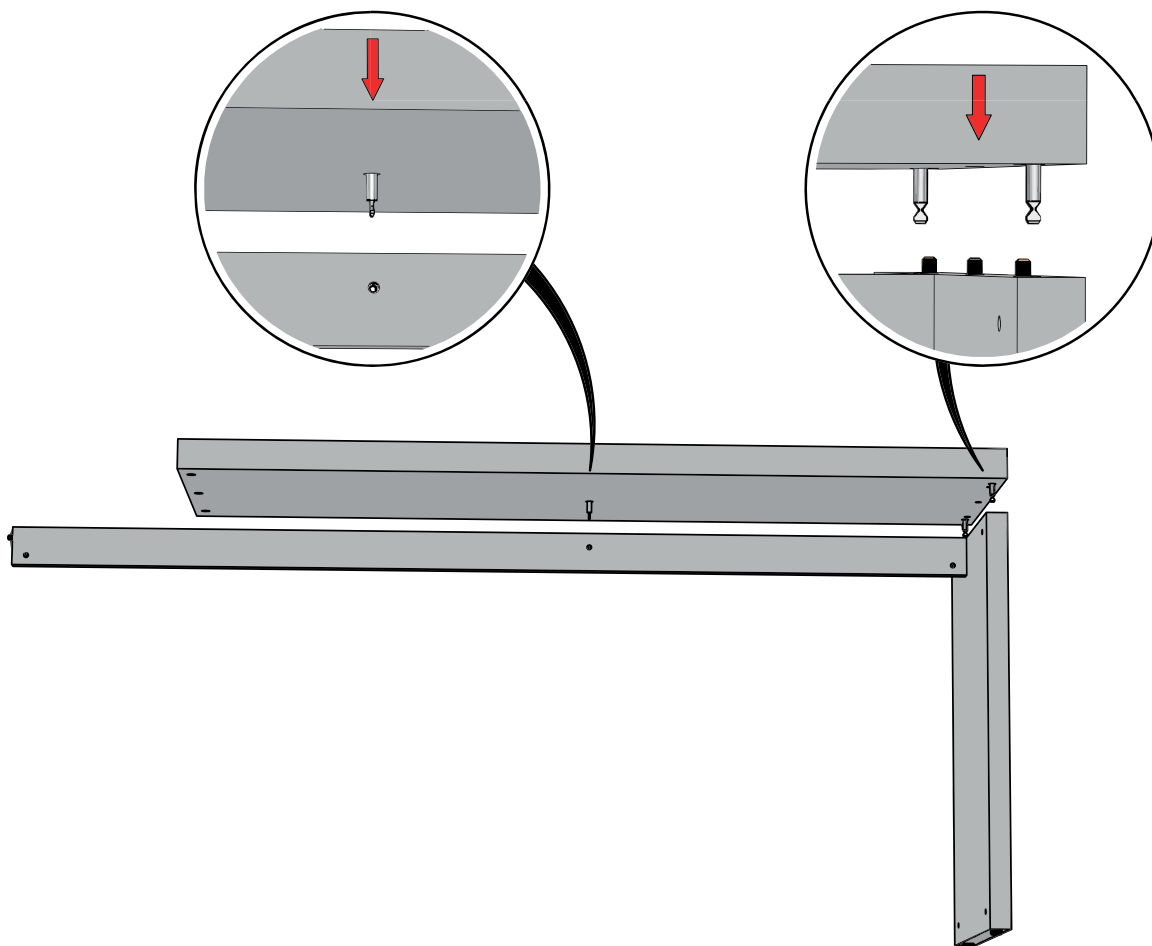

SANTALUCIA
MOBILI

HOMY Giorno

Libreria Gap / Bookcase Gap

HOMY