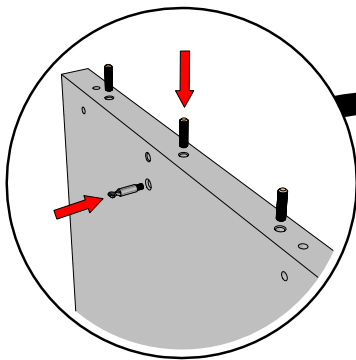

SANTALUCIA
MOBILI

HOMY Giorno

Libreria Gap / Bookcase Gap

HOMY

Fori per aggancio scrivania (Optional)
Holes for desk attachment (Optional)