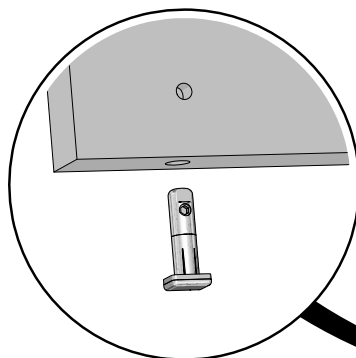

SANTALUCIA
MOBILI

HOMY Giorno

Libreria Gap / Bookcase Gap

HOMY

Fori per aggancio scrivania (Optional)
Holes for desk attachment (Optional)