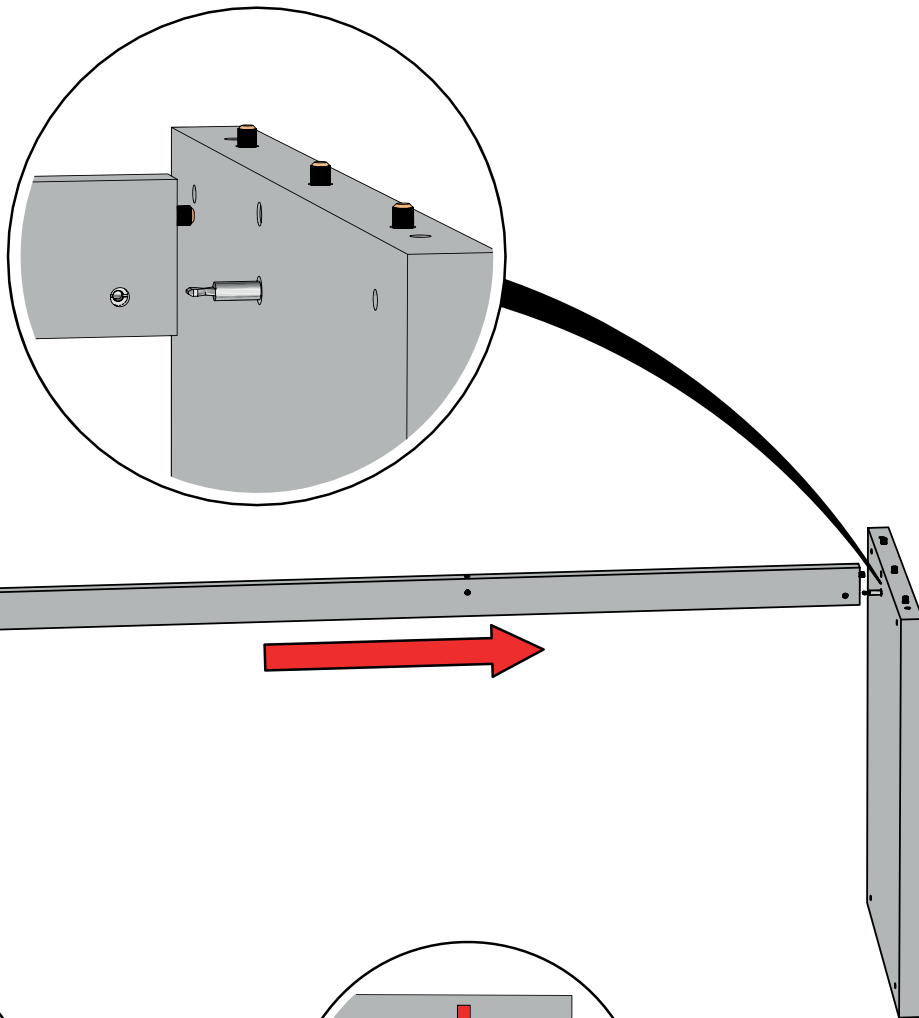

SANTALUCIA
MOBILI

HOMY Giorno

Libreria Gap / Bookcase Gap

HOMY