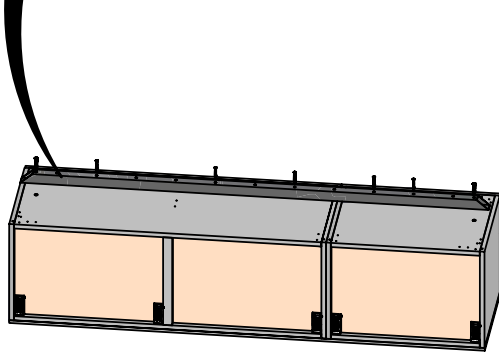

SANTALUCIA
MOBILI

M6x50

Applicare barra di sostegno se prevista, alle estremità con viti M6x50 e nel mezzo distribuire le viti 5x50 fornite

Apply a support bar if provided, at the ends with M6x50 screws and in the middle distribute the 5x50 screws provided