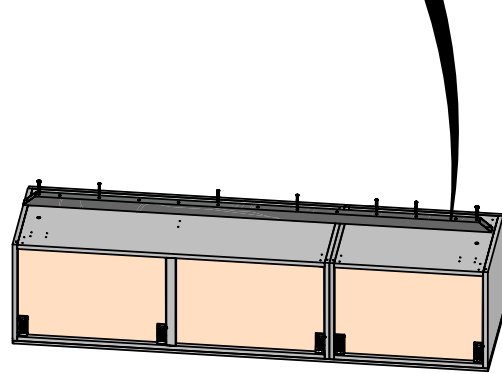

SANTALUCIA
MOBILI

M6x50

Applicare barra di sostegno se prevista, alle estremità con viti M6x50 e nel mezzo distribuire le viti 5x50 fornite

Apply a support bar if provided, at the ends with M6x50 screws and in the middle distribute the 5x50 screws provided