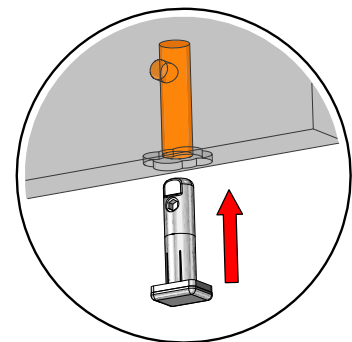

2 piedi per Fianco \ Divisione
2 feet each Side pannel \ Divider