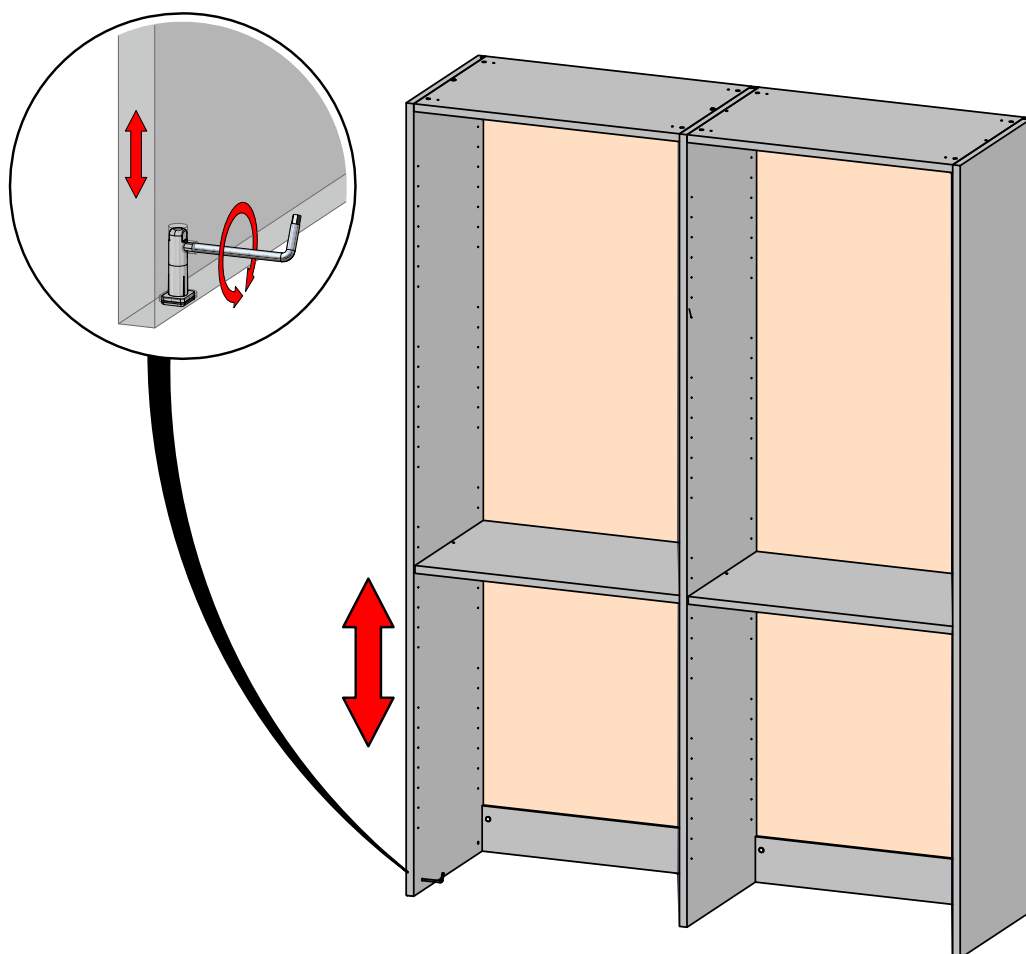

SANTALUCIA
MOBILI

HOMY Night Collection

Cabina Armadio Naked senza fondo / Naked Walk-in Closets bottomless

HOMY