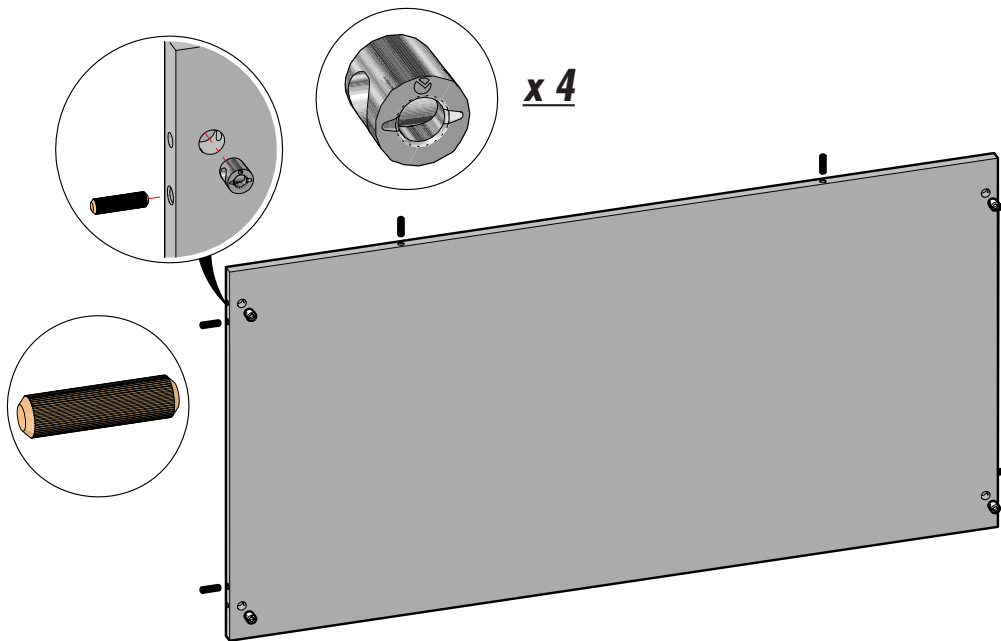

SANTALUCIA
MOBILI

HOMY Night Collection

Mobile centro stanza / Freestanding modules

HOMY

x 2

x 4