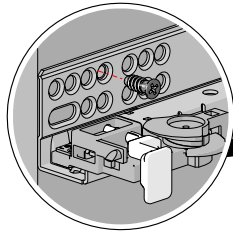

SANTALUCIA
MOBILI

HOMY Night Collection

Mobile centro stanza / Freestanding modules

HOMY

x 2