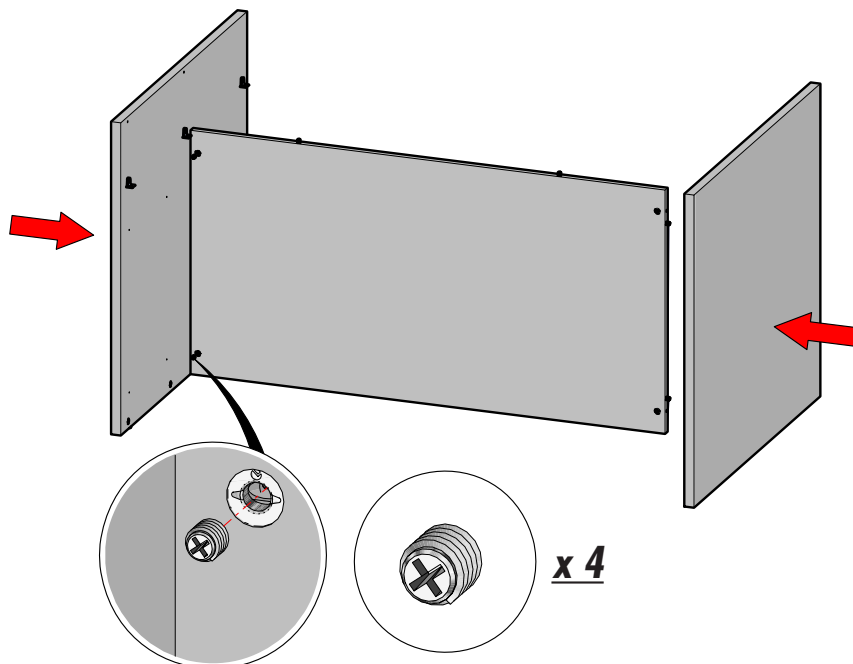

SANTALUCIA
MOBILI

HOMY Night Collection

Mobile centro stanza / Freestanding modules

HOMY