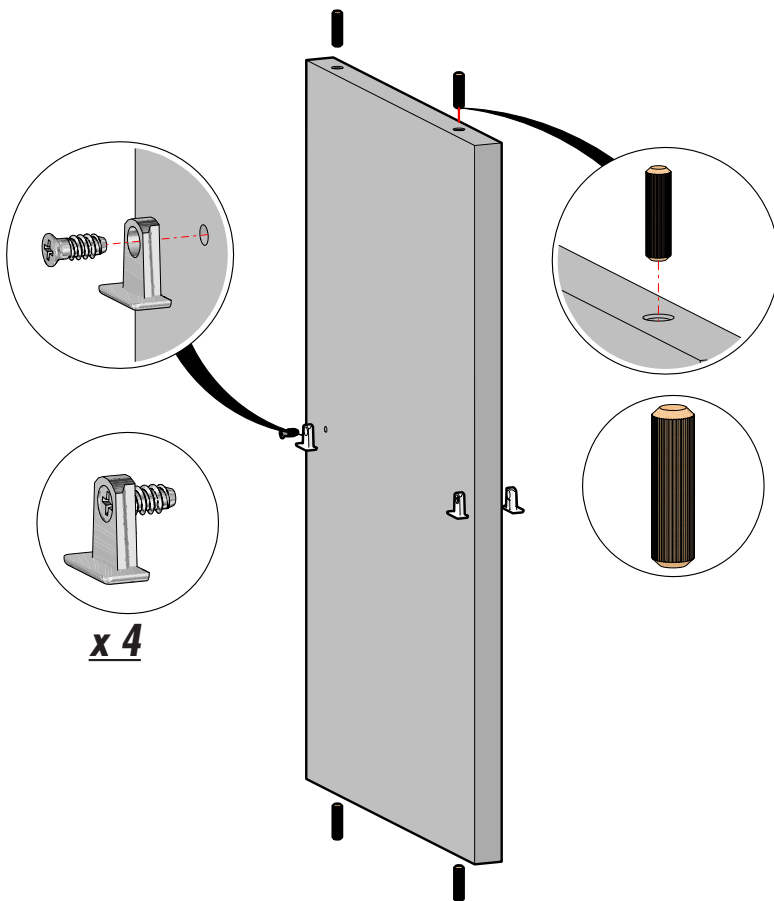

SANTALUCIA
MOBILI

HOMY Night Collection

Mobile centro stanza / Freestanding modules

HOMY