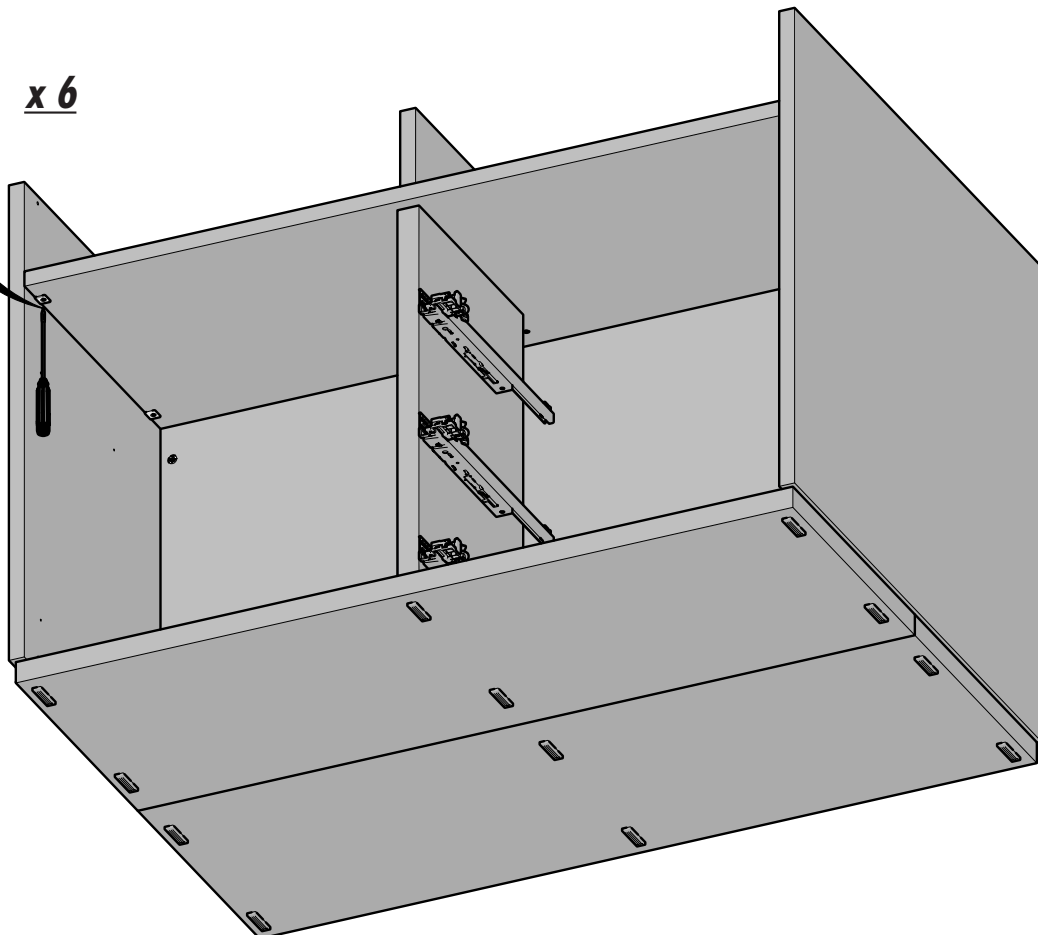

SANTALUCIA
MOBILI

HOMY Night Collection

Mobile centro stanza / Freestanding modules

HOMY

x 6