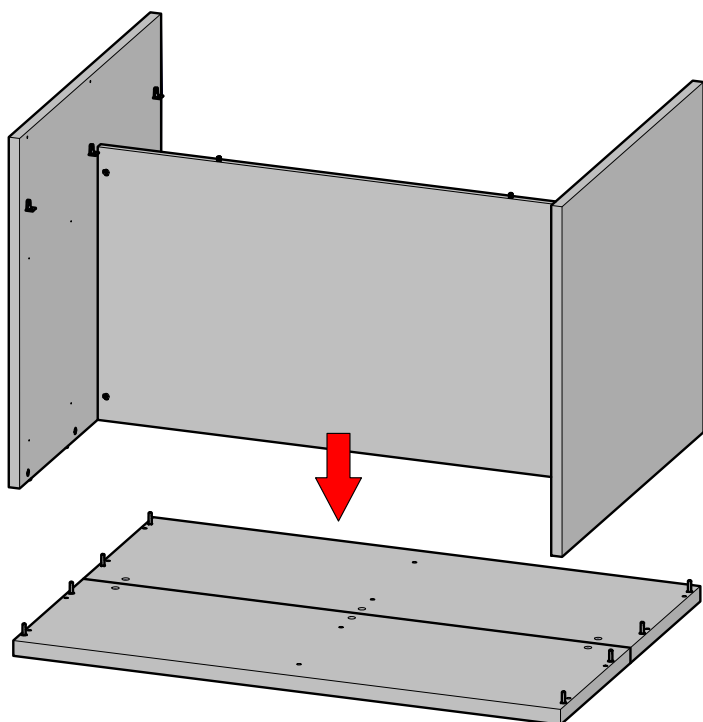

SANTALUCIA
MOBILI

HOMY Night Collection

Mobile centro stanza / Freestanding modules

HOMY