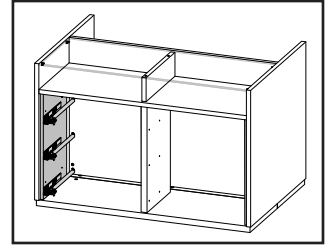

SANTALUCIA
MOBILI

HOMY Night Collection

Mobile centro stanza / Freestanding modules

HOMY

x 2