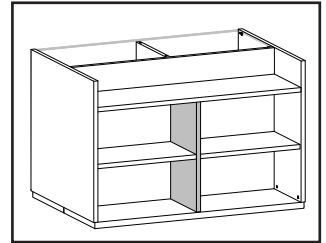

SANTALUCIA
MOBILI

HOMY Night Collection

Mobile centro stanza / Freestanding modules

HOMY