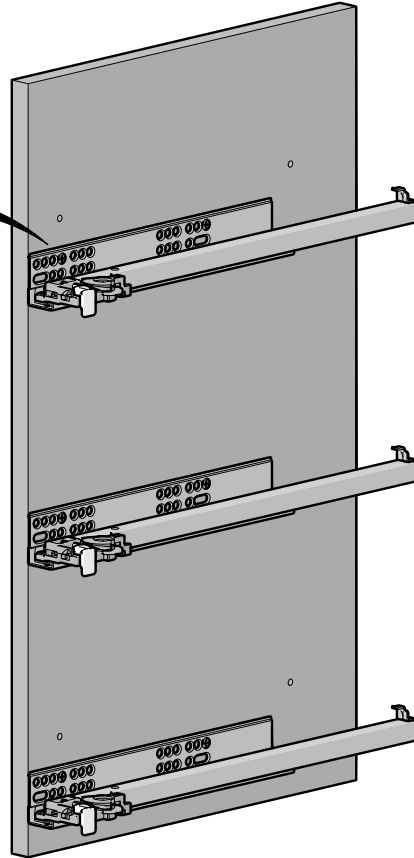

SANTALUCIA
MOBILI

HOMY Night Collection

Mobile centro stanza / Freestanding modules

HOMY

x 2