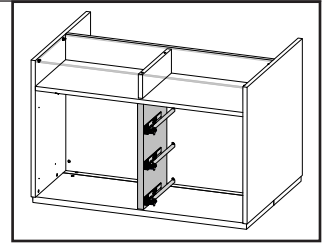

SANTALUCIA
MOBILI

HOMY Night Collection

Mobile centro stanza / Freestanding modules

HOMY