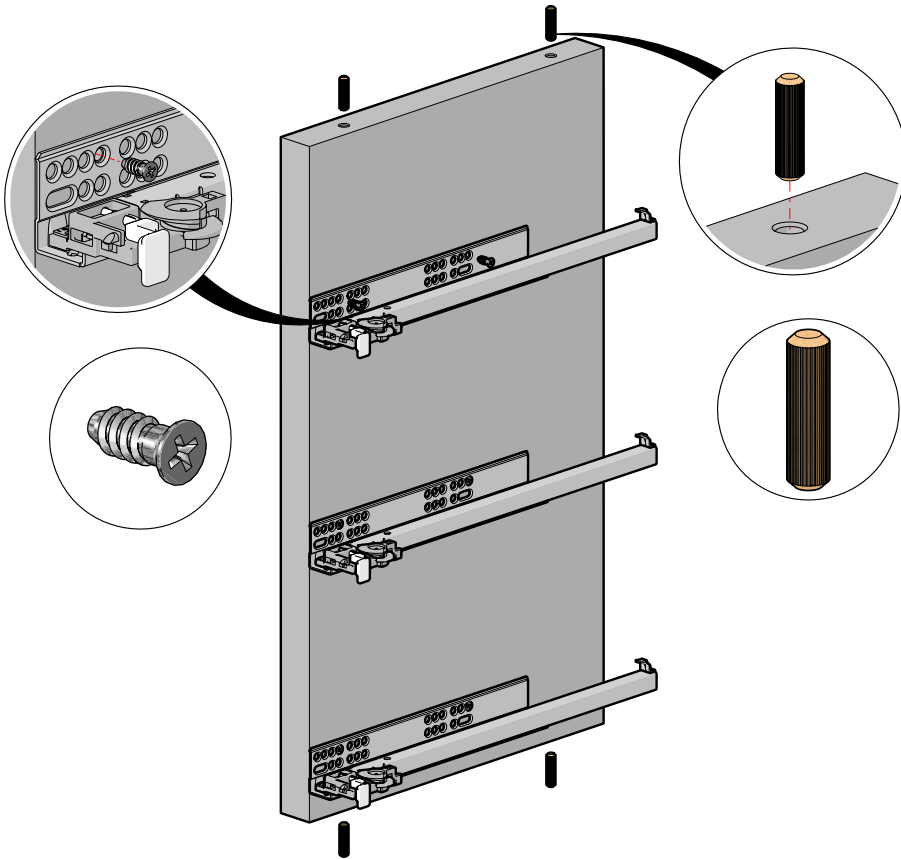

SANTALUCIA
MOBILI

HOMY Night Collection

Mobile centro stanza / Freestanding modules

HOMY