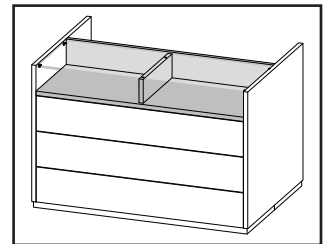

SANTALUCIA
MOBILI

HOMY Night Collection

Mobile centro stanza / Freestanding modules

HOMY

x 7