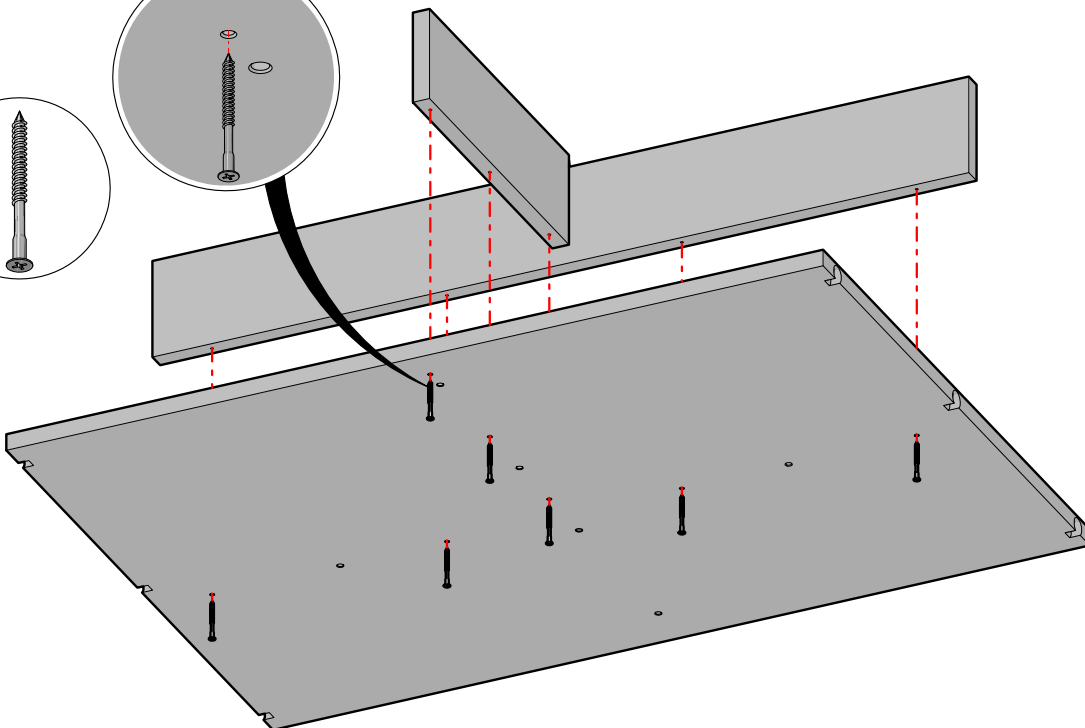

SANTALUCIA
MOBILI

HOMY Night Collection

Mobile centro stanza / Freestanding modules

HOMY

x 7