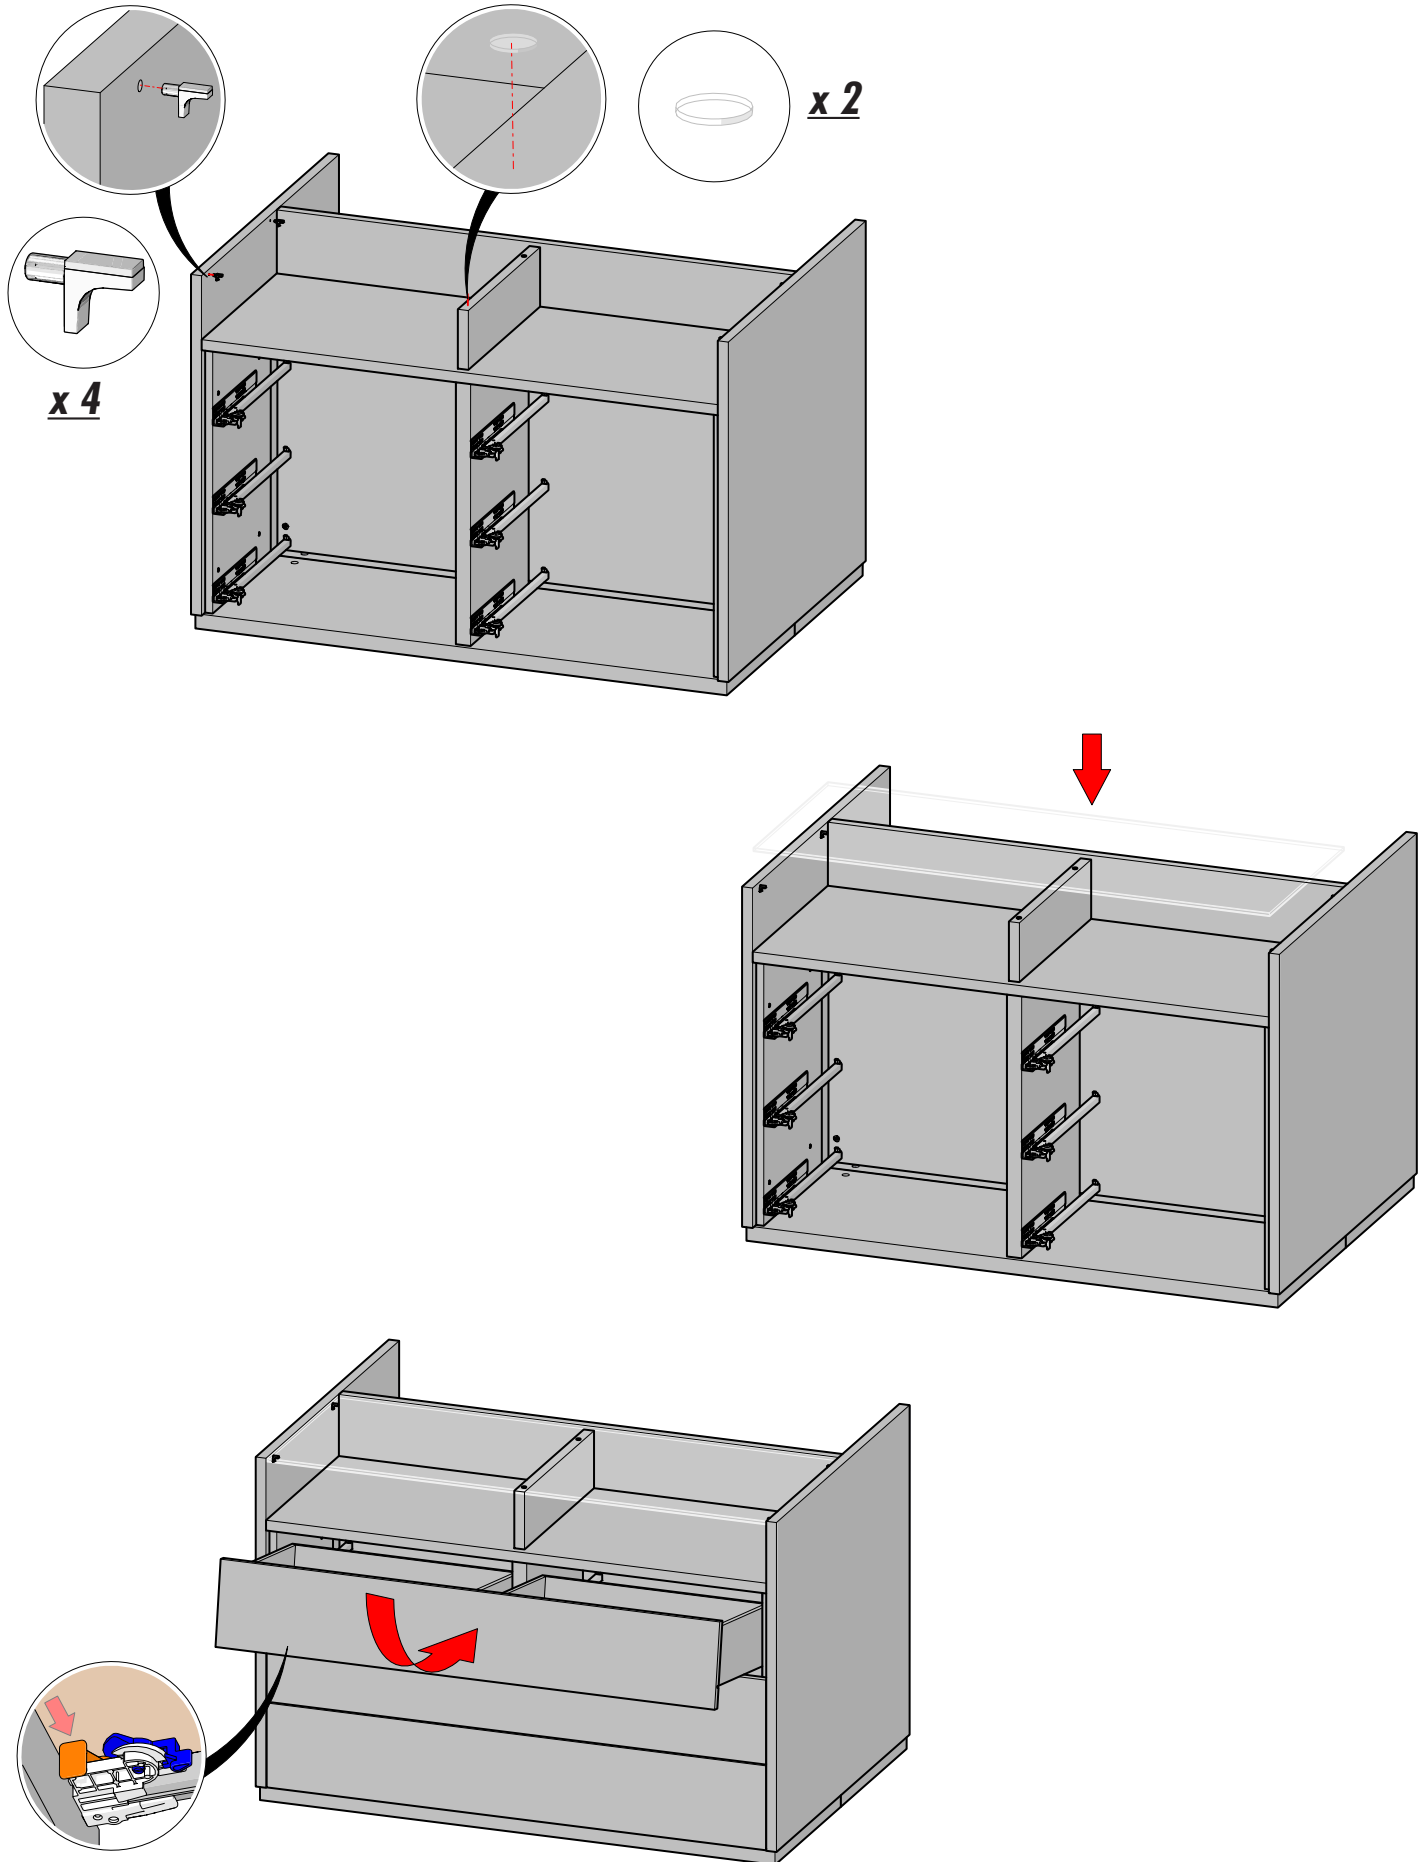

SANTALUCIA
MOBILI

HOMY Night Collection

Mobile centro stanza / Freestanding modules

HOMY