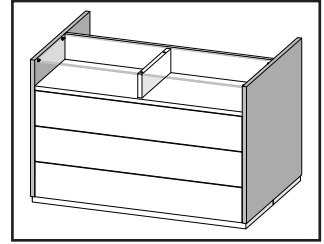

SANTALUCIA
MOBILI

HOMY Night Collection

Mobile centro stanza / Freestanding modules

HOMY

x 2