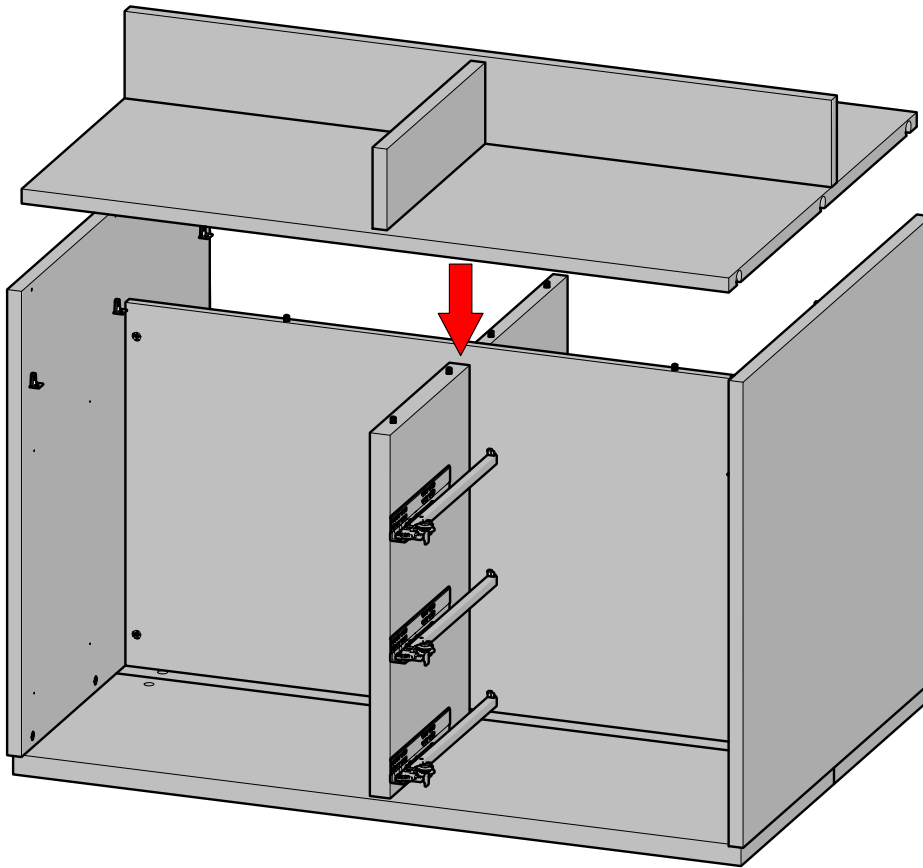

SANTALUCIA
MOBILI

HOMY Night Collection

Mobile centro stanza / Freestanding modules

HOMY