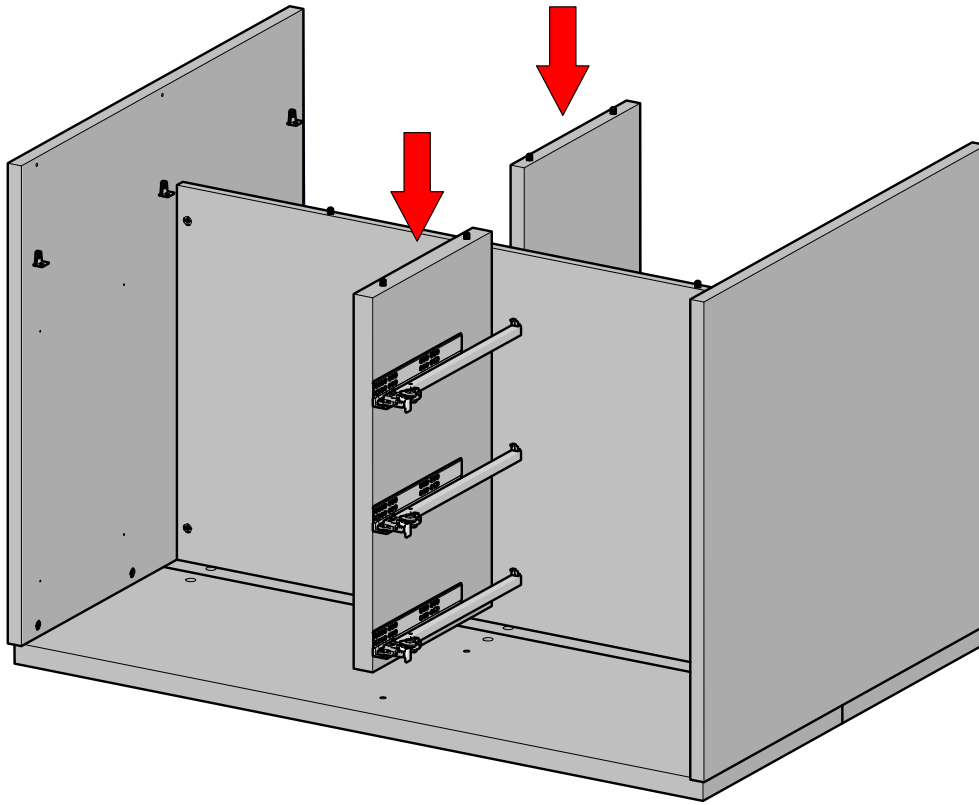

SANTALUCIA
MOBILI

HOMY Night Collection

Mobile centro stanza / Freestanding modules

HOMY