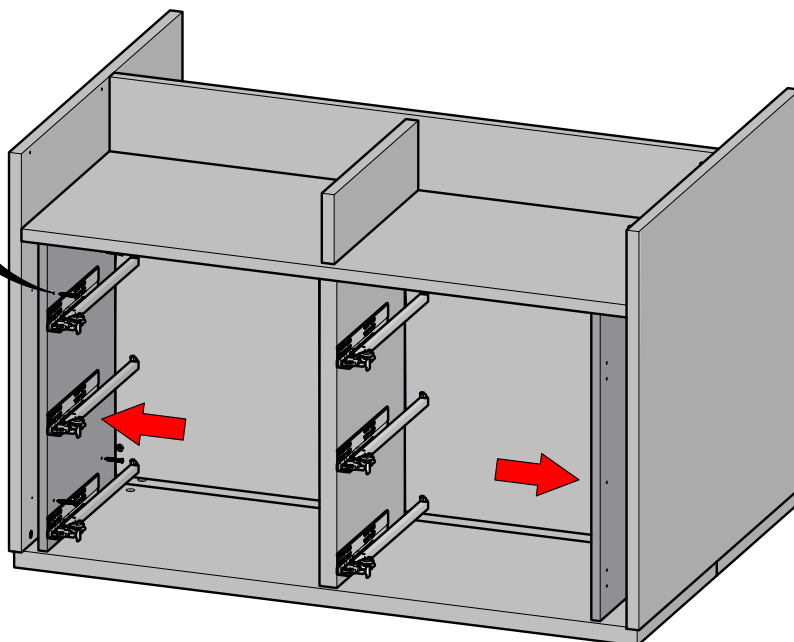

SANTALUCIA
MOBILI

HOMY Night Collection

Mobile centro stanza / Freestanding modules

HOMY

x 2

x 8