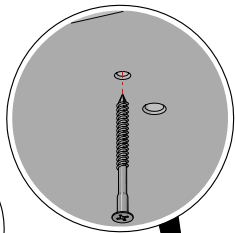

SANTALUCIA
MOBILI

HOMY Night Collection

Mobile centro stanza / Freestanding modules

HOMY

x 7