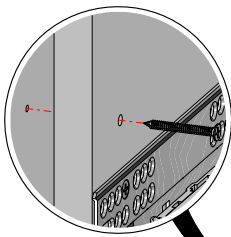

SANTALUCIA
MOBILI

HOMY Night Collection

Mobile centro stanza / Freestanding modules

HOMY

x 2

x 8