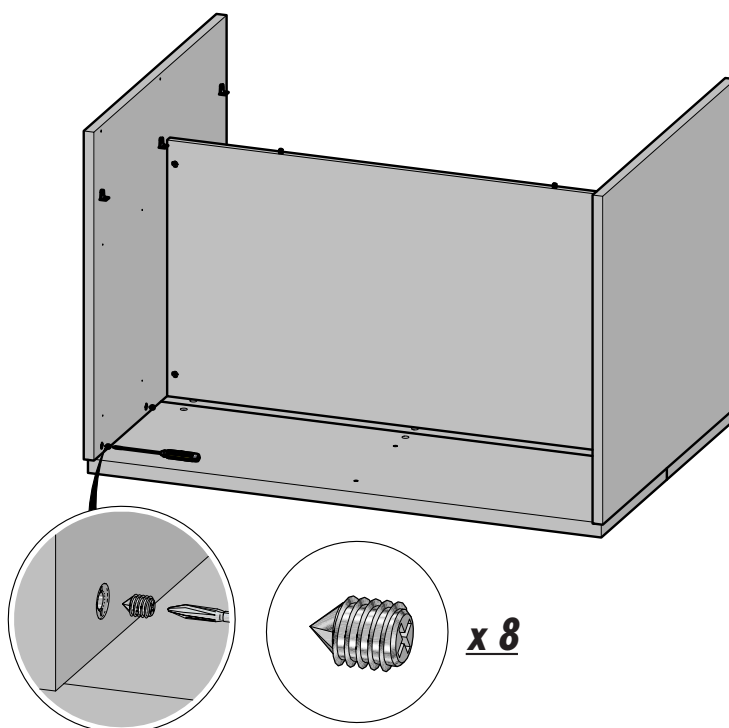

SANTALUCIA
MOBILI

HOMY Night Collection

Mobile centro stanza / Freestanding modules

HOMY