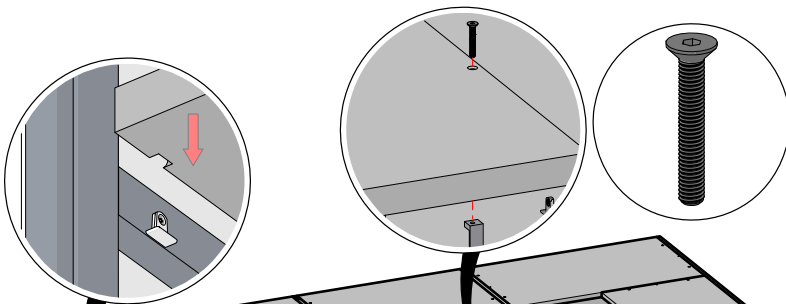

SANTALUCIA
MOBILI

HOMY Night Collection

Armadio Luxury / Luxury Hinged Wardrobe

HOMY

+25mm
-0mm