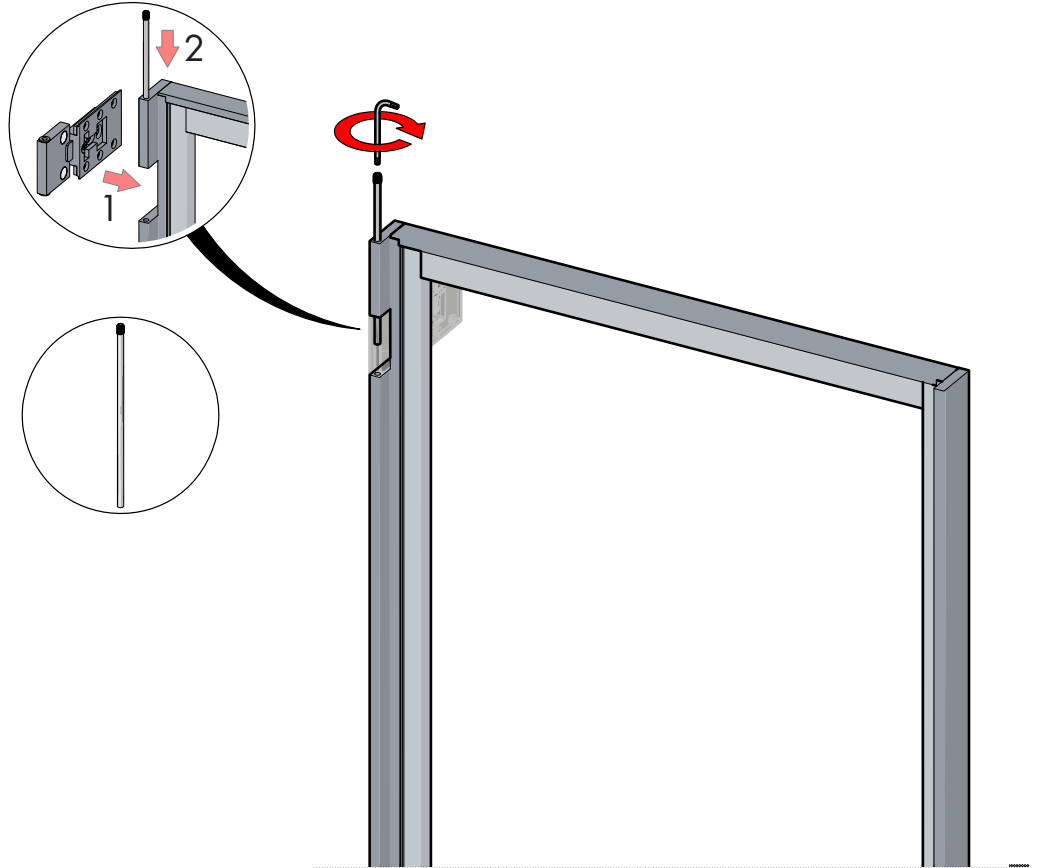

SANTALUCIA
MOBILI

HOMY Night Collection

Armadio Luxury / Luxury Hinged Wardrobe

HOMY