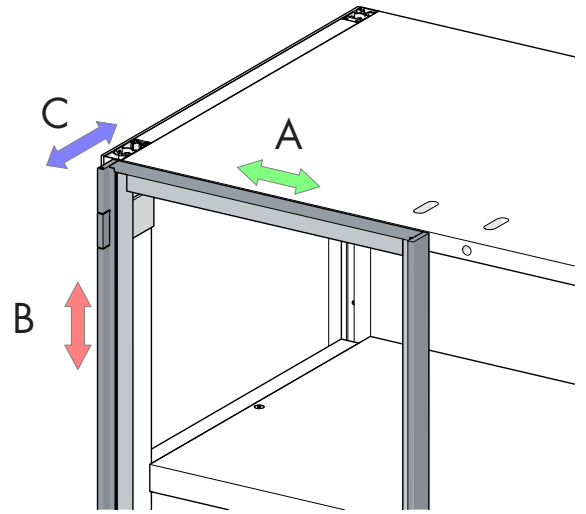

SANTALUCIA
MOBILI

HOMY Night Collection

Armadio Luxury / Luxury Hinged Wardrobe

HOMY