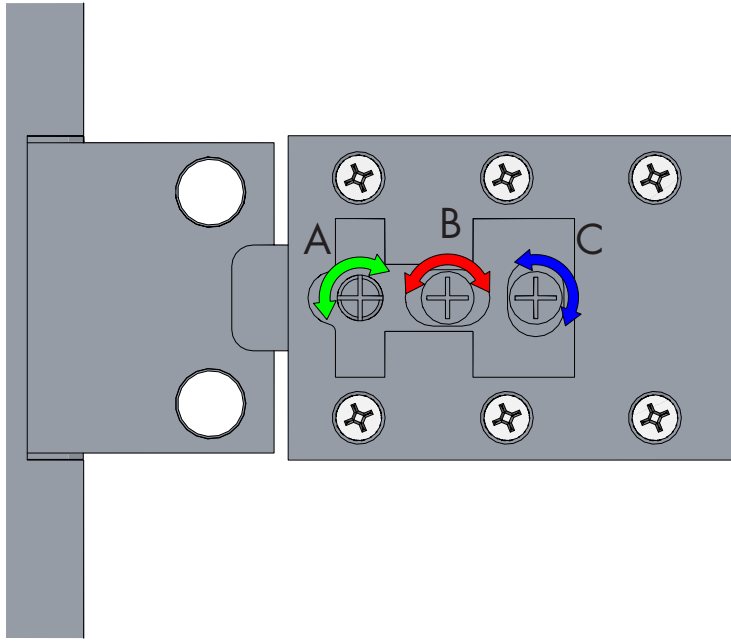

SANTALUCIA
MOBILI

HOMY Night Collection

Armadio Luxury / Luxury Hinged Wardrobe

HOMY