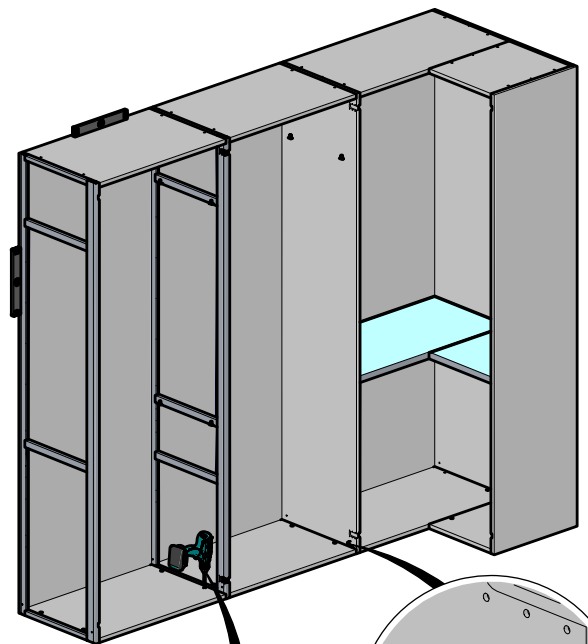

SANTALUCIA
MOBILI

HOMY Night Collection

Armadio Luxury / Luxury Hinged Wardrobe

HOMY

+25mm
-0mm