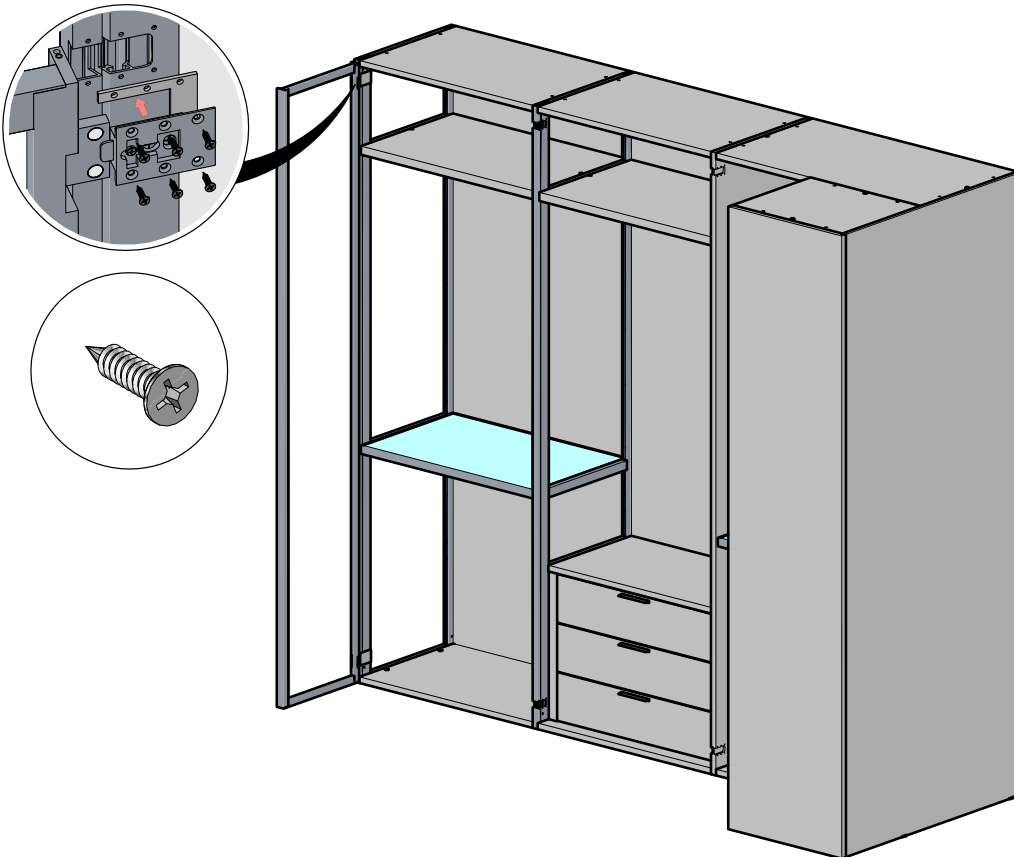

SANTALUCIA
MOBILI

HOMY Night Collection

Armadio Luxury / Luxury Hinged Wardrobe

HOMY