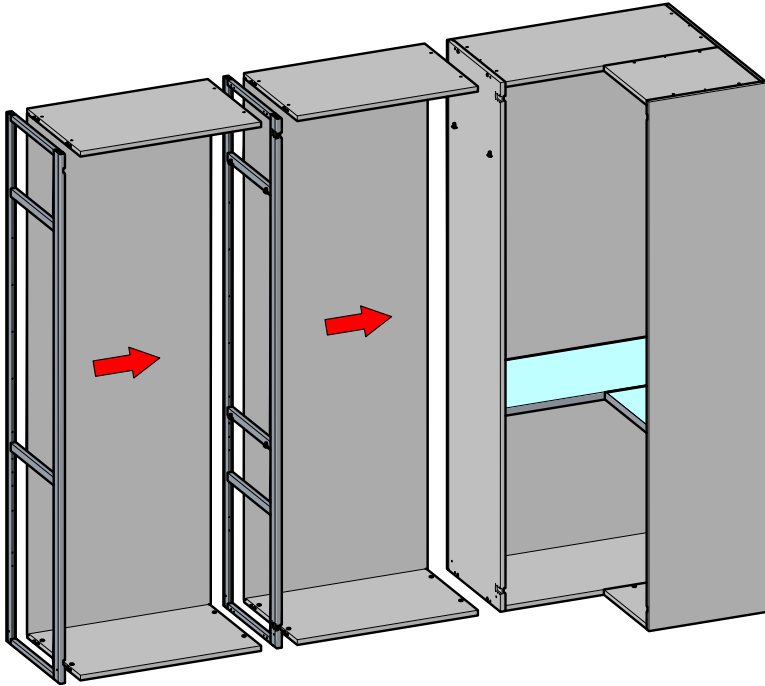

SANTALUCIA
MOBILI

HOMY Night Collection

Armadio Luxury / Luxury Hinged Wardrobe

HOMY

+25mm
-0mm