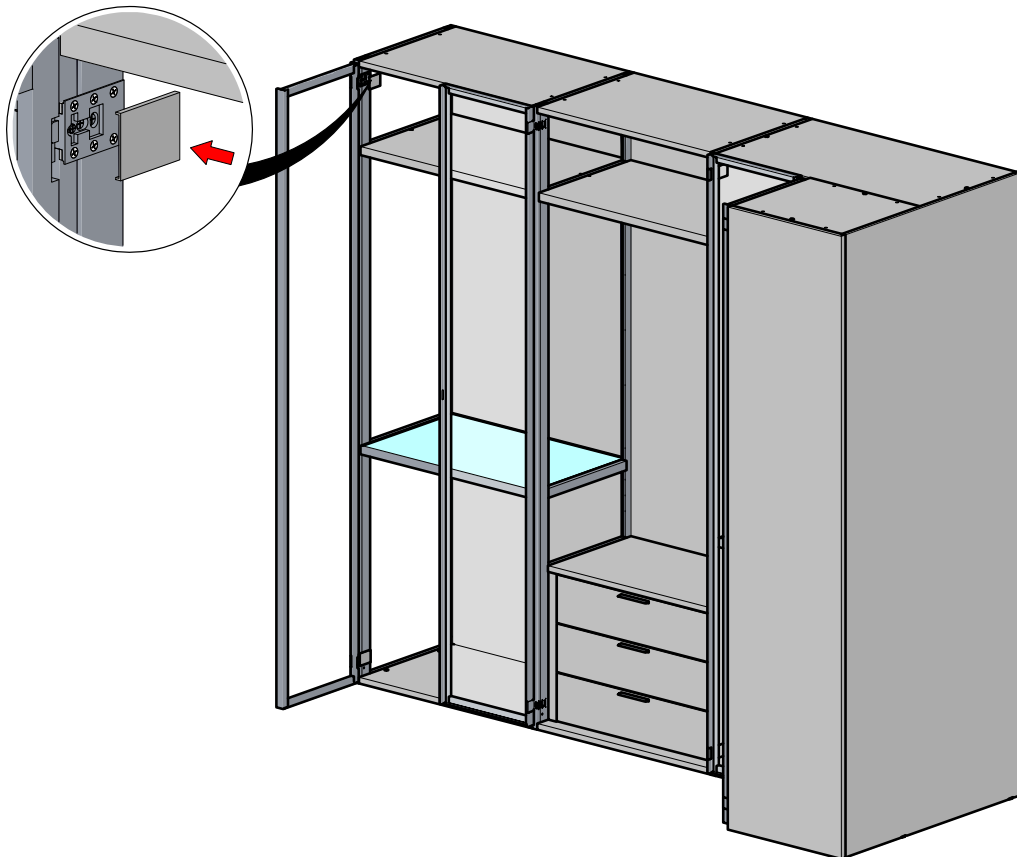

SANTALUCIA
MOBILI

HOMY Night Collection

Armadio Luxury / Luxury Hinged Wardrobe

HOMY