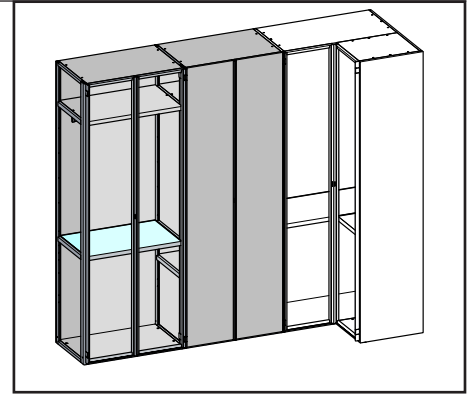

SANTALUCIA
MOBILI

HOMY Night Collection

Armadio Luxury / Luxury Hinged Wardrobe

HOMY