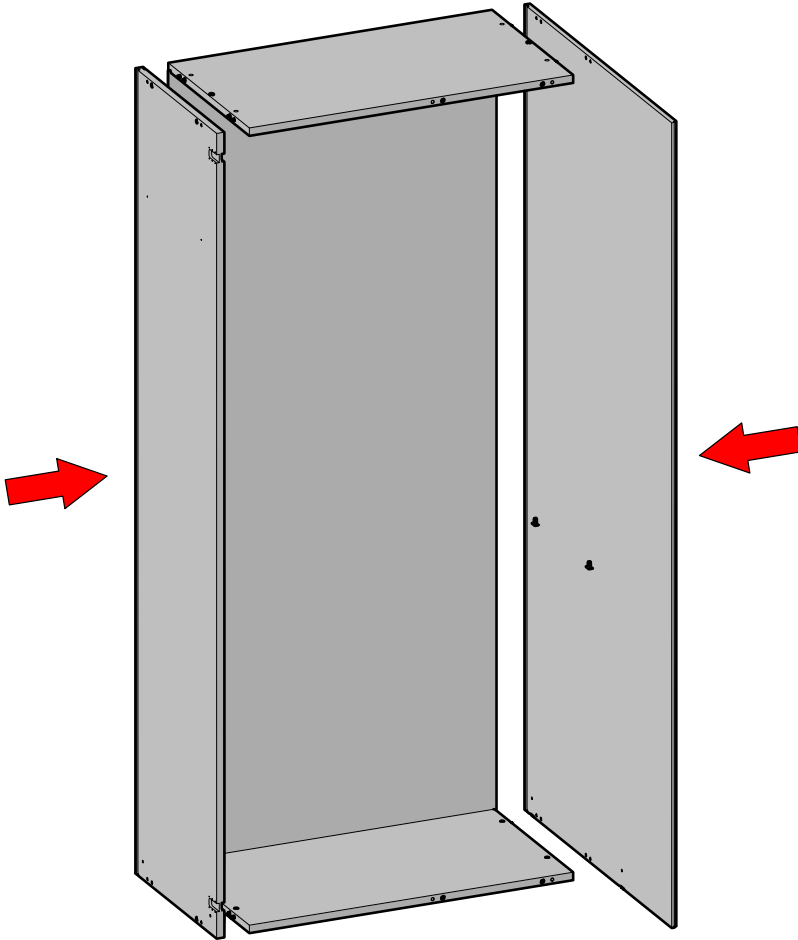

SANTALUCIA
MOBILI

HOMY Night Collection

Armadio Luxury / Luxury Hinged Wardrobe

HOMY