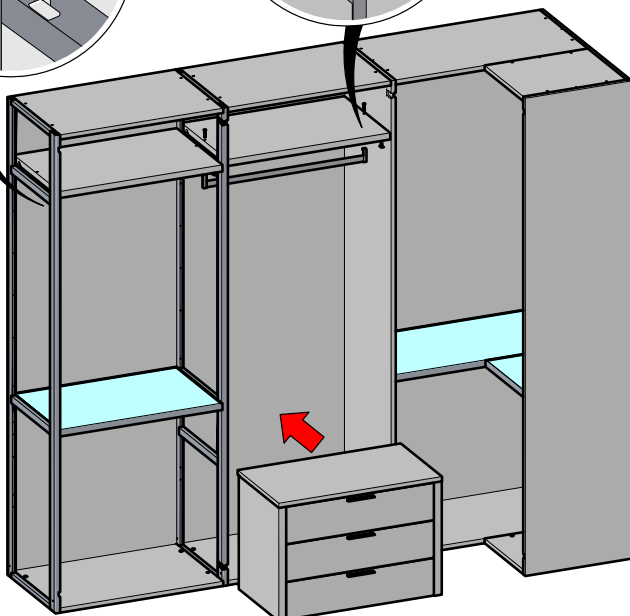

SANTALUCIA
MOBILI

HOMY Night Collection

Armadio Luxury / Luxury Hinged Wardrobe

HOMY

+25mm
-0mm